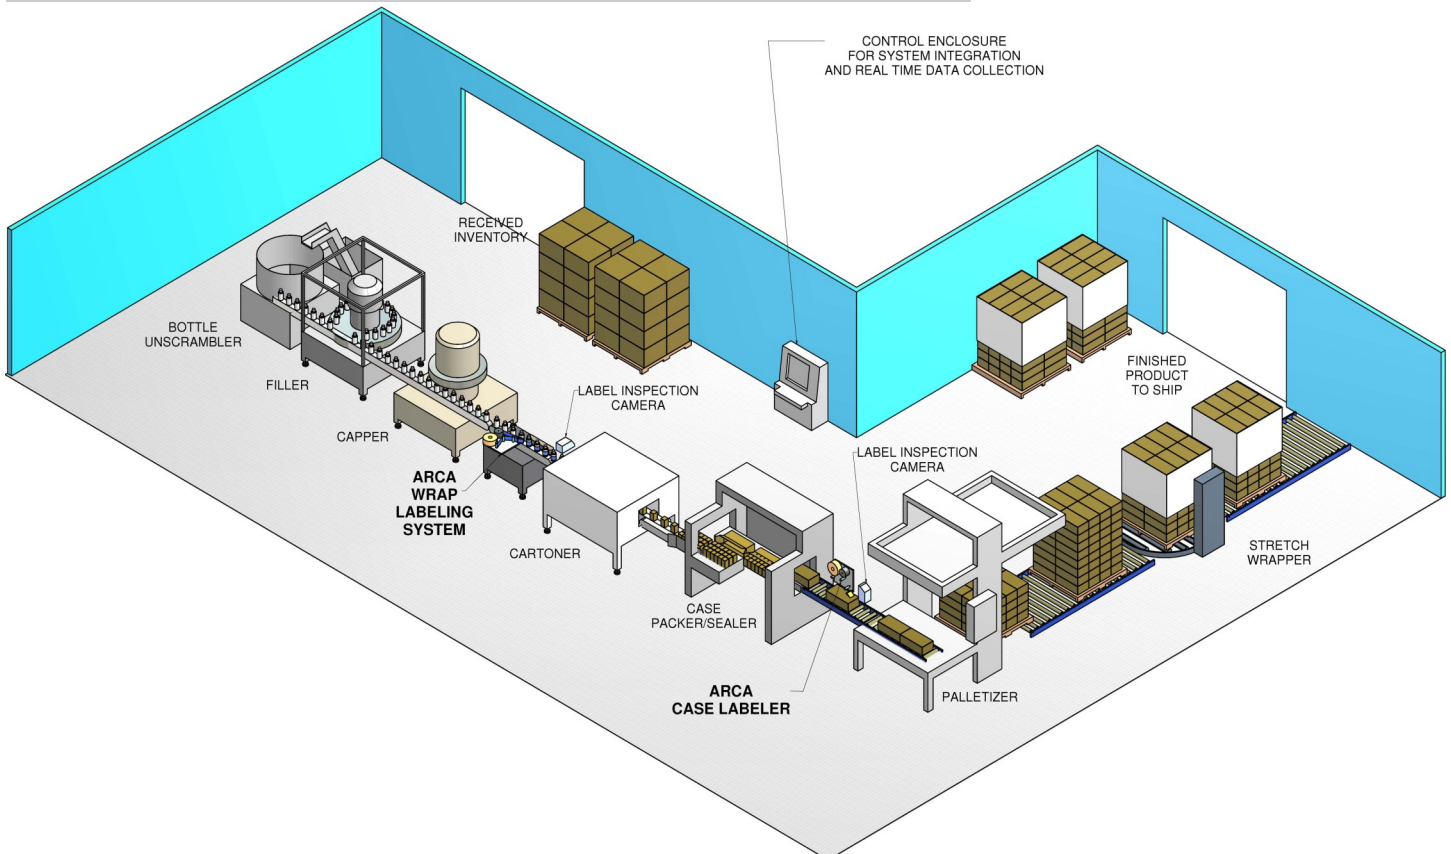

ARCA AUTOMATION

LABELING AND IDENTIFICATION SYSTEMS